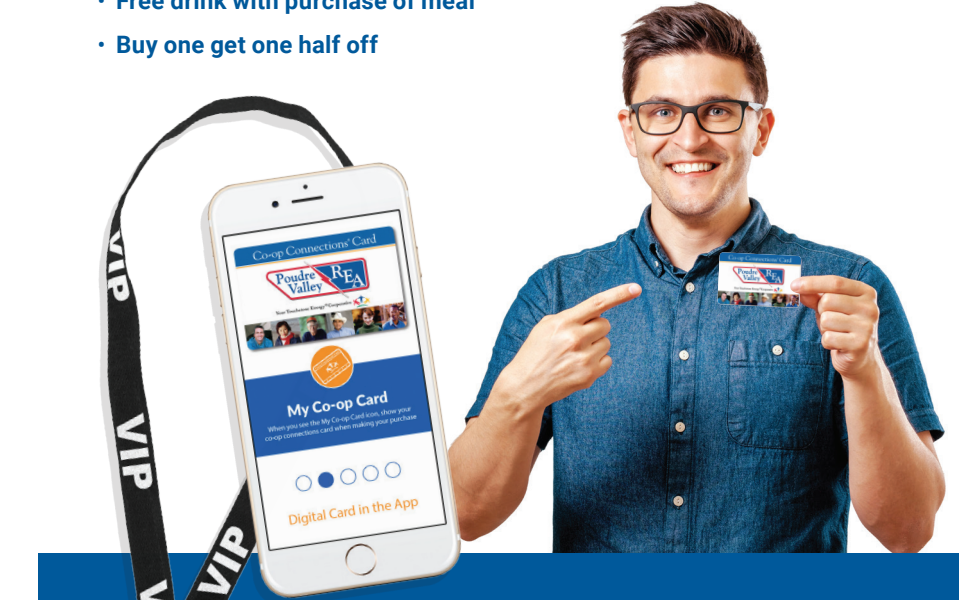

Deals redeemed by either the Co-op Connections app or physical Co-op Connections card.

NO COST TO JOIN or participate in the program.

Promotion Ideas & Examples

- 15% off total purchase
- 10% off first visit, 15% off the second visit
- 10% off everything minus a certain item (ex., alcohol)
- 20% off purchases of \$50 or more
- Free drink with purchase of meal
- Buy one get one half off
- 'X' amount of dollars off a certain service or item
- 'X' amount of dollars off first visit
- Co-op Connections Golf Rate: \$40 (9 holes) \$80 (18 holes)
- Free delivery or shipping

- 15% off total purchase
- 10% off first visit, 15% off the second visit
- 10% off everything minus a certain item (ex., alcohol)
- 20% off purchases of \$50 or more
- Free drink with purchase of meal
- Buy one get one half off
- 'X' amount of dollars off a certain service or item
- 'X' amount of dollars off first visit
- Co-op Connections Golf Rate: \$40 (9 holes) \$80 (18 holes)
- Free delivery or shipping